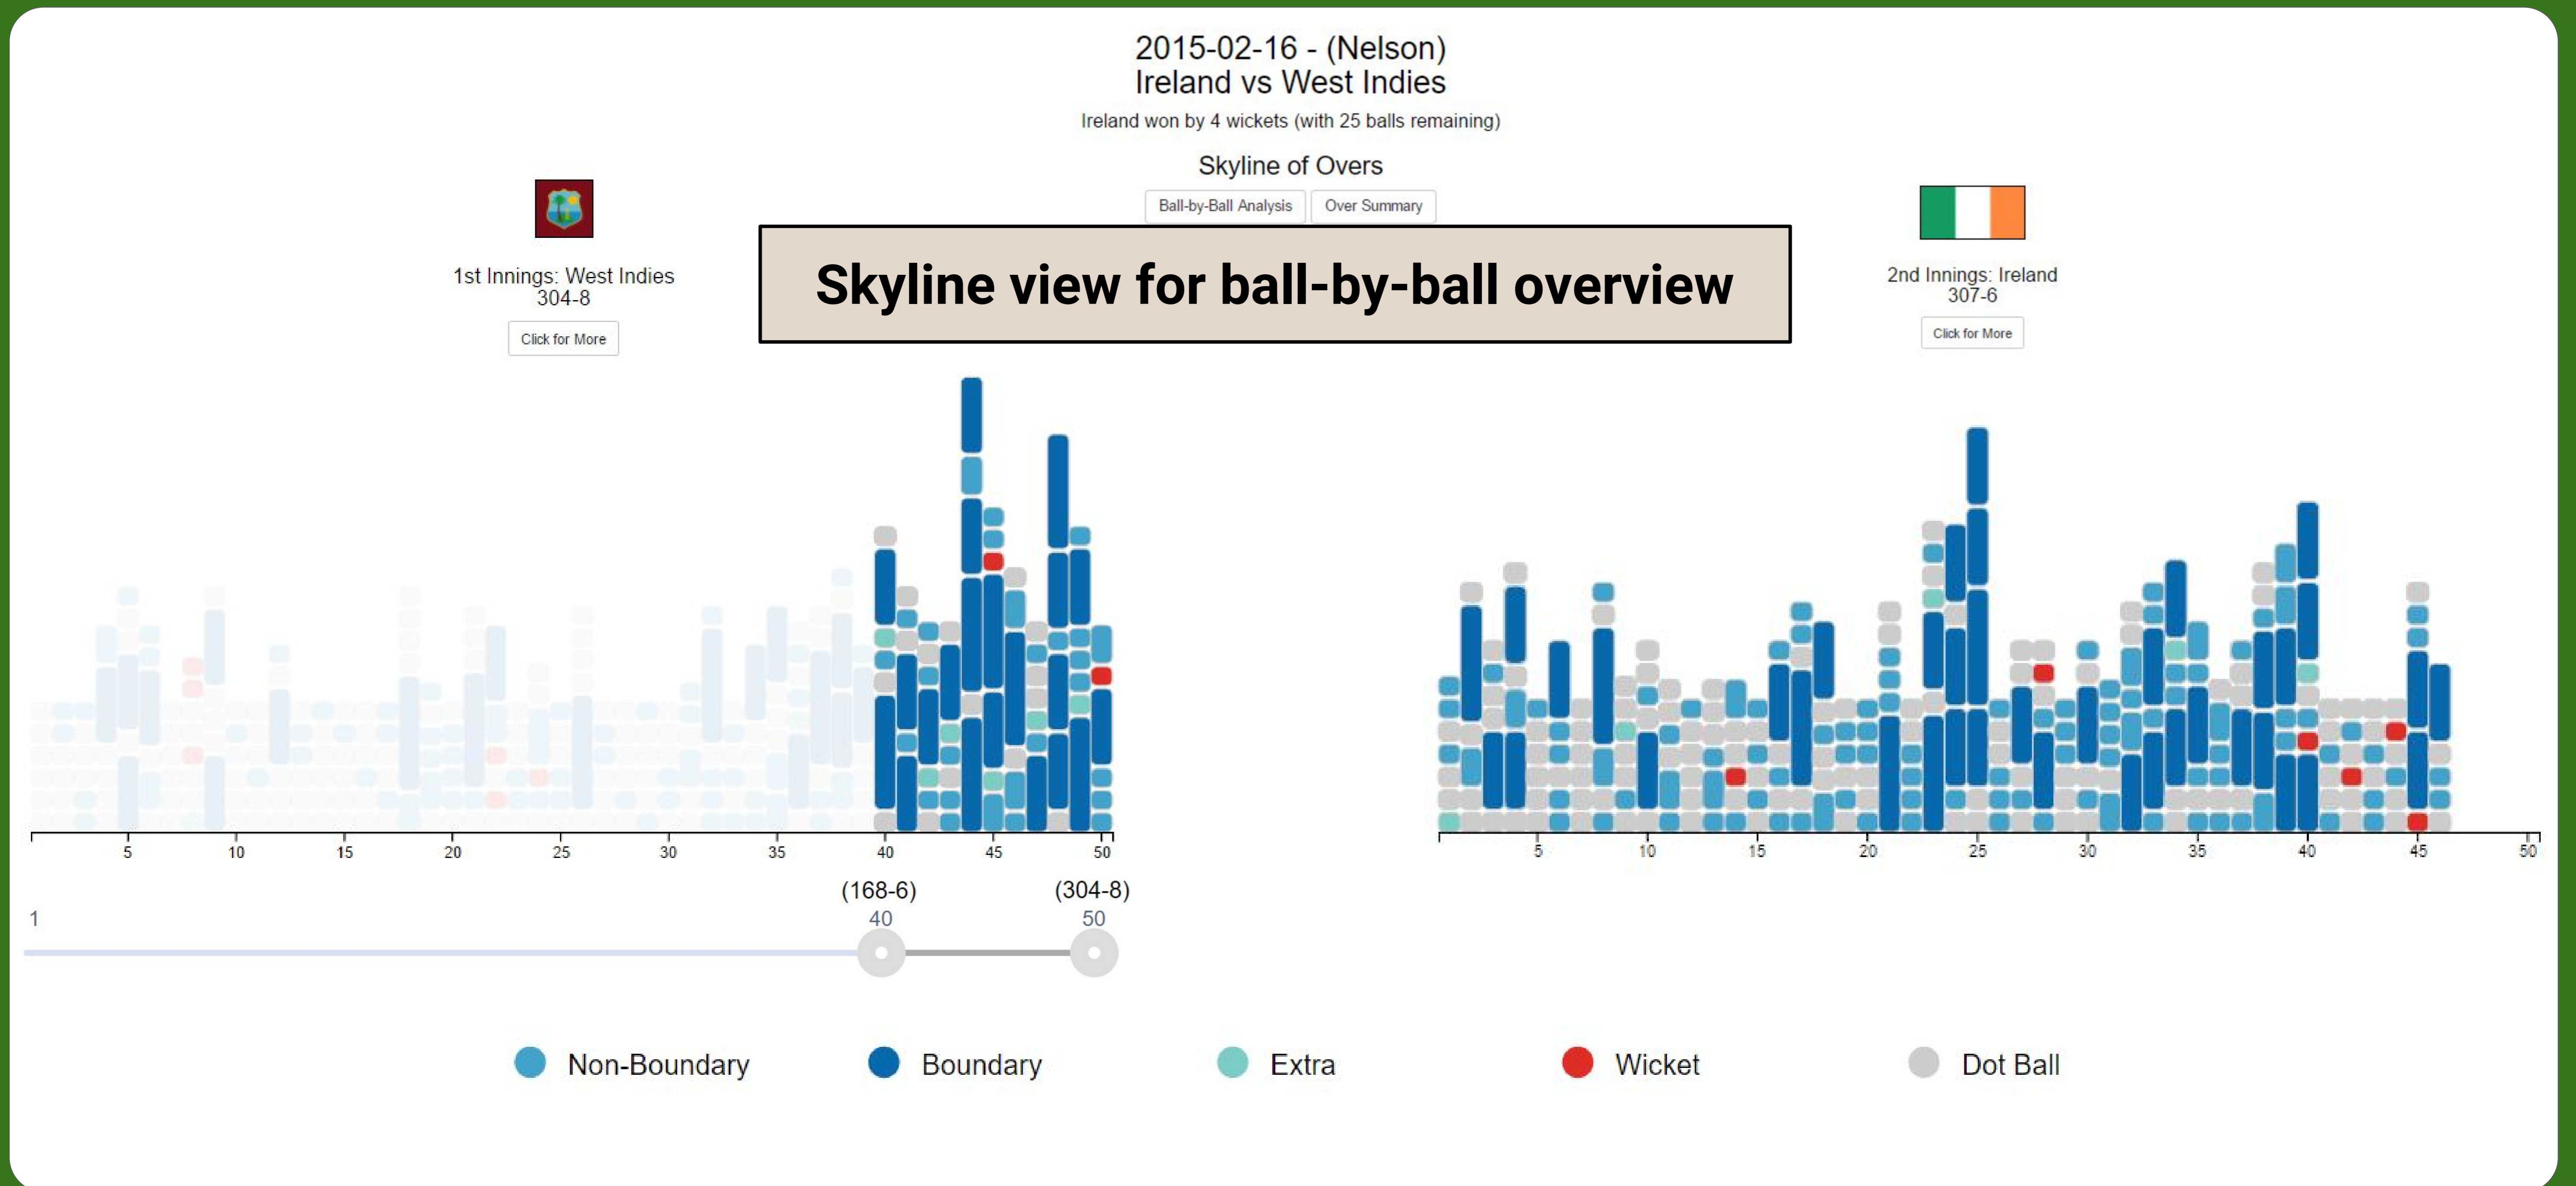

# CricVis: Interactive Visual Exploration and Analysis of Cricket Matches

Ayan Das  
adas62@gatech.edu

Arjun Srinivasan  
arjun010@gatech.edu

John Stasko  
stasko@cc.gatech.edu

School of Interactive Computing, Georgia Tech

## Inning-based views for exploring batting and bowling patterns

Sort By: Batting Order

Player	Runs Scored	Balls Faced	Strike Rate	Form
[Player 1]	11	11	100	F: 0.09
[Player 2]	11	11	100	F: 0.09
[Player 3]	69	37	186.5	F: 0.09
[Player 4]	11	11	100	F: 0.09
[Player 5]	34	16	212.5	F: 0.08
[Player 6]	27	13	207.7	F: 0.05

Sort By: Bowling Order

Player	Runs Conceded	Overs Bowled	Wickets
[Player 1]	47	3	1
[Player 2]	32	1	1
[Player 3]	49	1	0
[Player 4]	10	3	0
[Player 5]	10	1	0
[Player 6]	8	1	0

## Interactive player stats view for focusing on individual player performances