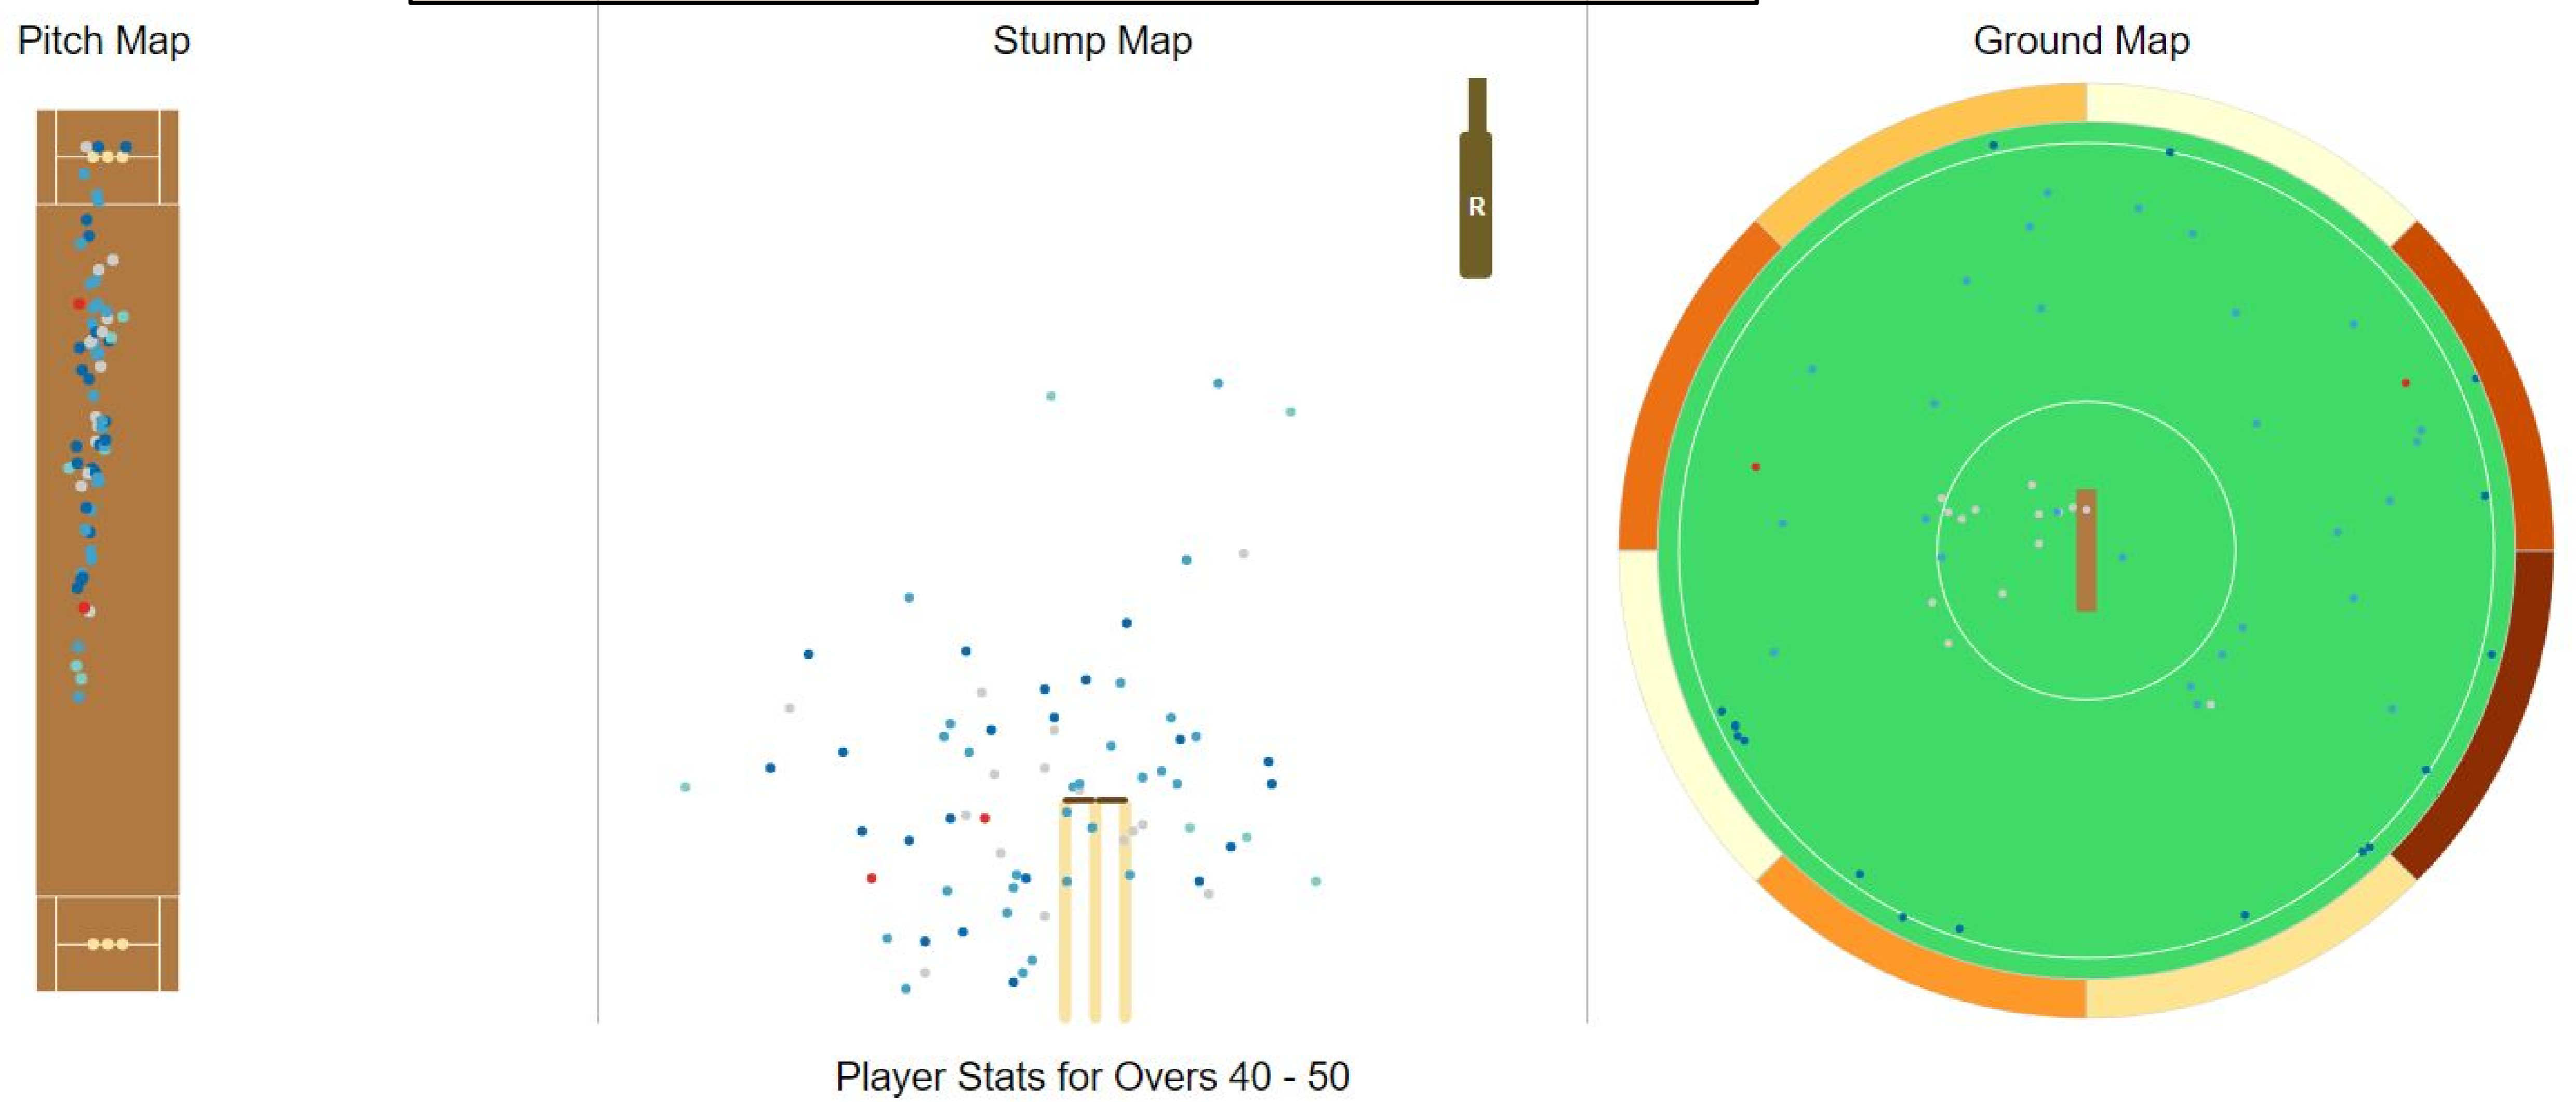

# CricVis: Interactive Visual Exploration and Analysis of Cricket Matches

Ayan Das  
adas62@gatech.edu

Arjun Srinivasan  
arjun010@gatech.edu

John Stasko  
stasko@cc.gatech.edu

School of Interactive Computing, Georgia Tech

## Inning-based views for exploring batting and bowling patterns

Sort By: Batting Order

Player	Runs Scored	Balls Faced	Strike Rate	Form
[Player 1]	11	11	100	F: 0.09
[Player 2]	11	11	100	F: 0.09
[Player 3]	69	37	186.5	F: 0.09
[Player 4]	11	11	100	F: 0.09
[Player 5]	34	16	212.5	F: 0.08
[Player 6]	27	13	207.7	F: 0.05

Sort By: Bowling Order

Player	Runs Conceded	Overs Bowled	Wickets
[Player 1]	47	3	1
[Player 2]	32	1	1
[Player 3]	49	1	0
[Player 4]	10	3	0
[Player 5]	10	1	0
[Player 6]	8	1	0

## Interactive player stats view for focusing on individual player performances